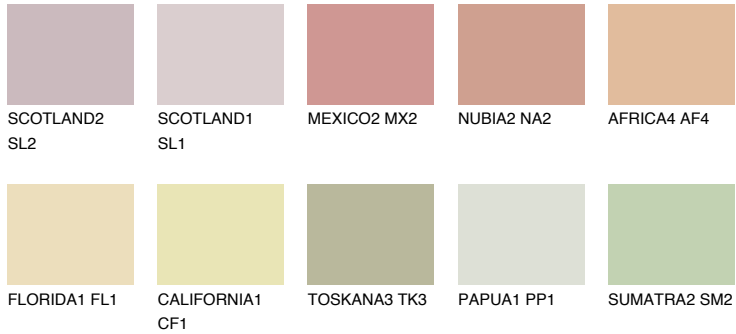

COLOUR DETAILS

PHUKET3 PK3

66% TSR 67%

Matching colours

COLOURS

INTENSE

For more information on plasters and paints, go to www.ceresit.it

*The presented colours refer to plasters and paints offered by Ceresit. Due to the use of digital techniques, the presented colours might not represent the original ones, thus they cannot be considered as a reliable colour presentation. We recommend checking the authentic colour samples.