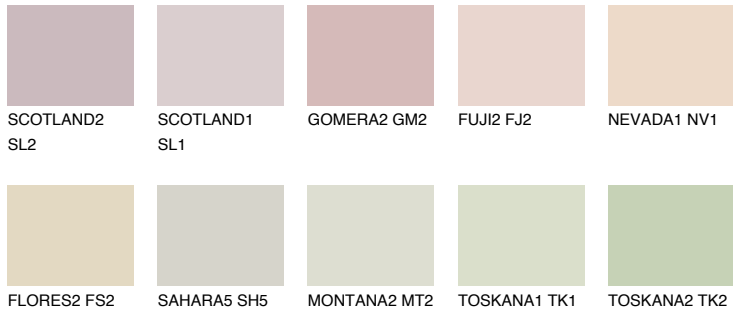

# COLOUR DETAILS

## Matching colours

### COLOURS

### INTENSE

For more information on plasters and paints, go to [www.ceresit.it](http://www.ceresit.it)

\*The presented colours refer to plasters and paints offered by Ceresit. Due to the use of digital techniques, the presented colours might not represent the original ones, thus they cannot be considered as a reliable colour presentation. We recommend checking the authentic colour samples.