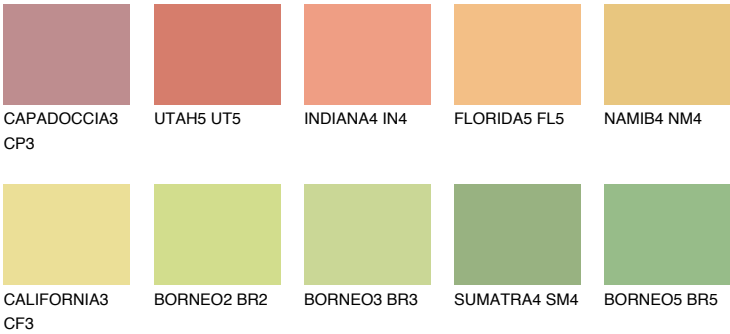

## DAKOTA4 DK4

65% TSR 60%

### Matching colours

#### COLOURS

#### INTENSE

For more information on plasters and paints, go to [www.ceresit.it](http://www.ceresit.it)

\*The presented colours refer to plasters and paints offered by Ceresit. Due to the use of digital techniques, the presented colours might not represent the original ones, thus they cannot be considered as a reliable colour presentation. We recommend checking the authentic colour samples.