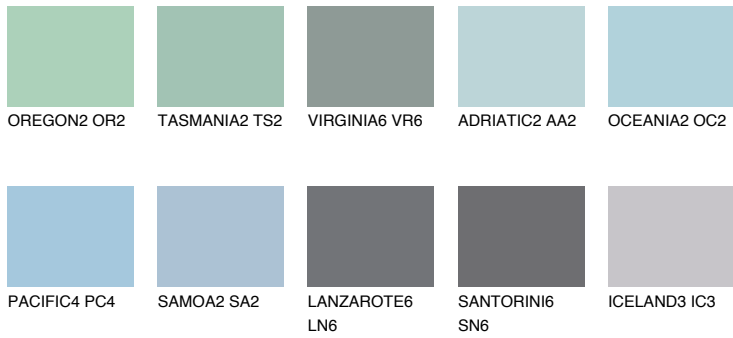

COLOUR DETAILS

OCEANIA3 OC3

53% TSR 58%

Matching colours

COLOURS

INTENSE

For more information on plasters and paints, go to www.ceresit.it

*The presented colours refer to plasters and paints offered by Ceresit. Due to the use of digital techniques, the presented colours might not represent the original ones, thus they cannot be considered as a reliable colour presentation. We recommend checking the authentic colour samples.