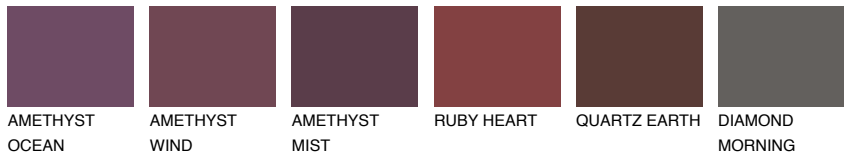

COLOUR DETAILS

CORSICA4 CC4

39% TSR 39%

Matching colours

COLOURS

INTENSE

For more information on plasters and paints, go to www.ceresit.it

*The presented colours refer to plasters and paints offered by Ceresit. Due to the use of digital techniques, the presented colours might not represent the original ones, thus they cannot be considered as a reliable colour presentation. We recommend checking the authentic colour samples.