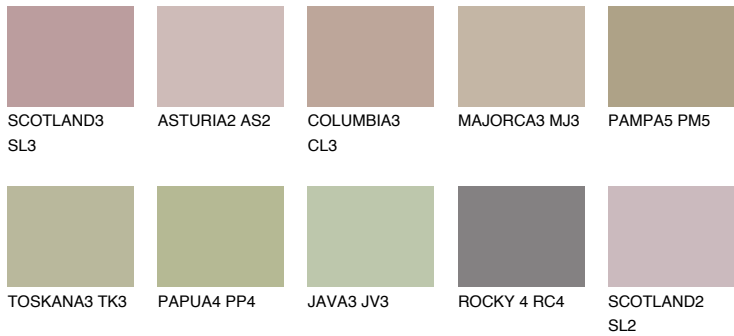

COLOUR DETAILS

CORSICA4 CC4

39% TSR 39%

Matching colours

COLOURS

INTENSE

For more information on plasters and paints, go to www.ceresit.it

*The presented colours refer to plasters and paints offered by Ceresit. Due to the use of digital techniques, the presented colours might not represent the original ones, thus they cannot be considered as a reliable colour presentation. We recommend checking the authentic colour samples.