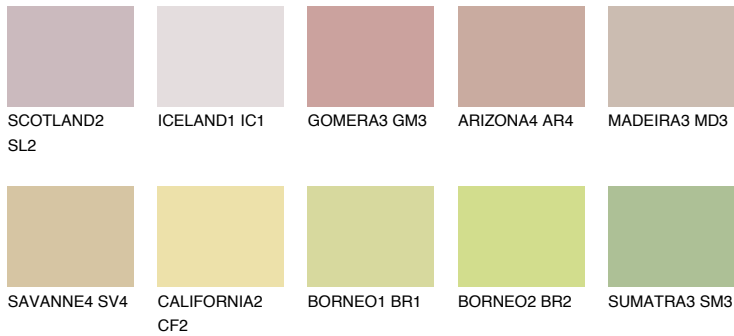

COLOUR DETAILS

IBIZA2 IB2

50% **TSR** 48%

Matching colours

COLOURS

INTENSE

For more information on plasters and paints, go to www.ceresit.it

*The presented colours refer to plasters and paints offered by Ceresit. Due to the use of digital techniques, the presented colours might not represent the original ones, thus they cannot be considered as a reliable colour presentation. We recommend checking the authentic colour samples.