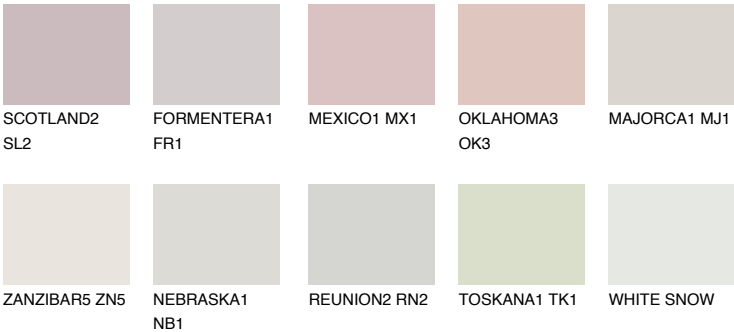

COLOUR DETAILS

PAMPA1 PM1

70% TSR 68%

Matching colours

COLOURS

INTENSE

For more information on plasters and paints, go to www.ceresit.it

*The presented colours refer to plasters and paints offered by Ceresit. Due to the use of digital techniques, the presented colours might not represent the original ones, thus they cannot be considered as a reliable colour presentation. We recommend checking the authentic colour samples.