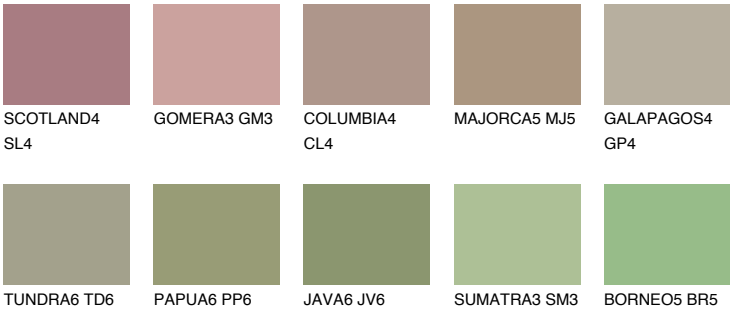

PAMPA5 PM5

☀ 37% **TSR 50%**

Matching colours

COLOURS

INTENSE

For more information on plasters and paints, go to www.ceresit.it

*The presented colours refer to plasters and paints offered by Ceresit. Due to the use of digital techniques, the presented colours might not represent the original ones, thus they cannot be considered as a reliable colour presentation. We recommend checking the authentic colour samples.