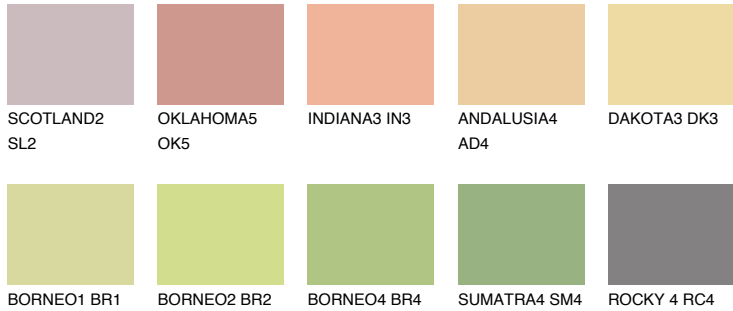

COLOUR DETAILS

SAVANNE3 SV3

64% TSR 64%

Matching colours

COLOURS

INTENSE

For more information on plasters and paints, go to www.ceresit.it

*The presented colours refer to plasters and paints offered by Ceresit. Due to the use of digital techniques, the presented colours might not represent the original ones, thus they cannot be considered as a reliable colour presentation. We recommend checking the authentic colour samples.