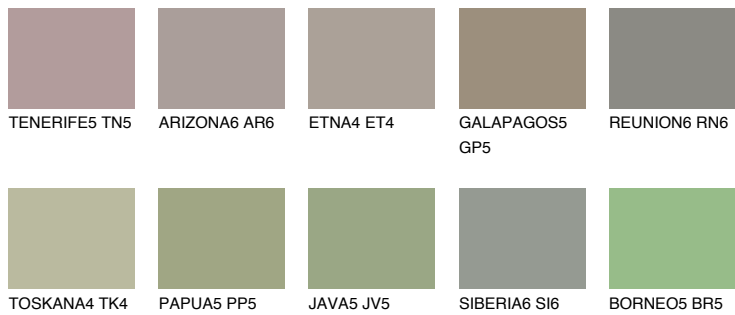

SAVANNE6 SV6

☀️ 37% **TSR 32%**

Matching colours

COLOURS

INTENSE

For more information on plasters and paints, go to www.ceresit.it

*The presented colours refer to plasters and paints offered by Ceresit. Due to the use of digital techniques, the presented colours might not represent the original ones, thus they cannot be considered as a reliable colour presentation. We recommend checking the authentic colour samples.