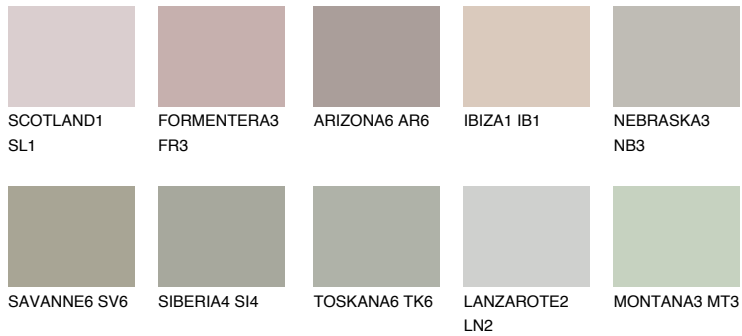

COLOUR DETAILS

REUNION4 RN4

47% **TSR** 41%

Matching colours

COLOURS

INTENSE

For more information on plasters and paints, go to www.ceresit.it

*The presented colours refer to plasters and paints offered by Ceresit. Due to the use of digital techniques, the presented colours might not represent the original ones, thus they cannot be considered as a reliable colour presentation. We recommend checking the authentic colour samples.