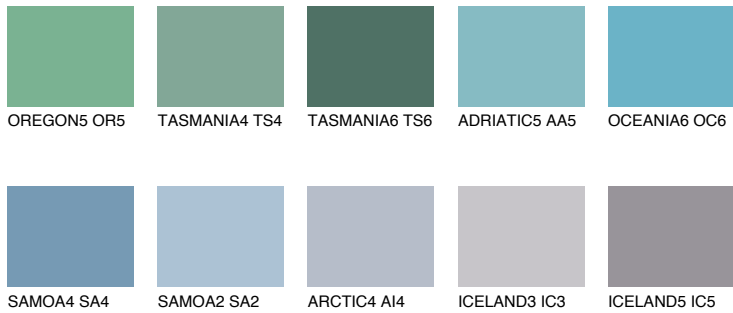

COLOUR DETAILS

POLYNESIA3 PS3

☀️ 30% **TSR 32%**

Matching colours

COLOURS

INTENSE

For more information on plasters and paints, go to www.ceresit.it

*The presented colours refer to plasters and paints offered by Ceresit. Due to the use of digital techniques, the presented colours might not represent the original ones, thus they cannot be considered as a reliable colour presentation. We recommend checking the authentic colour samples.