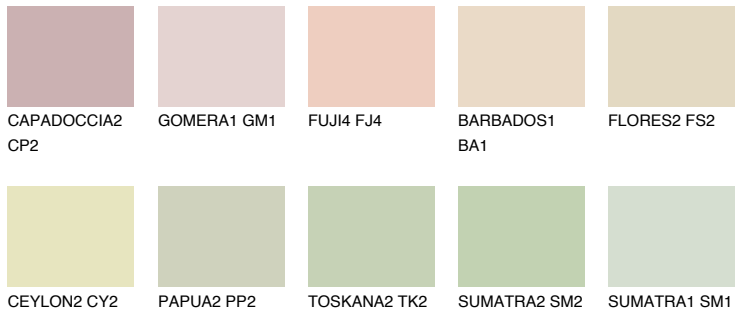

# COLOUR DETAILS

## SAHARA2 SH2

75% TSR 71%

### Matching colours

#### COLOURS