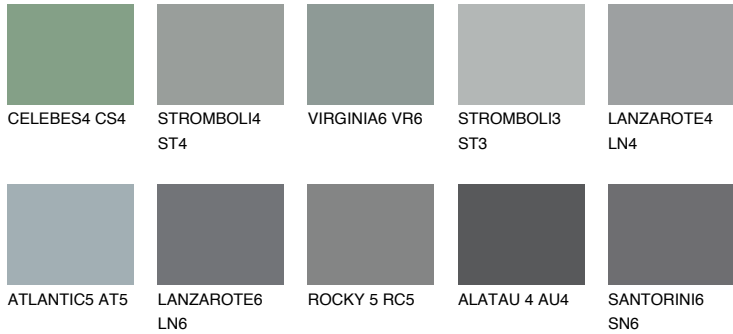

COLOUR DETAILS

STROMBOLI6 ST6

☀ 22% **TSR** 19%

Matching colours

COLOURS

INTENSE

For more information on plasters and paints, go to www.ceresit.it

*The presented colours refer to plasters and paints offered by Ceresit. Due to the use of digital techniques, the presented colours might not represent the original ones, thus they cannot be considered as a reliable colour presentation. We recommend checking the authentic colour samples.