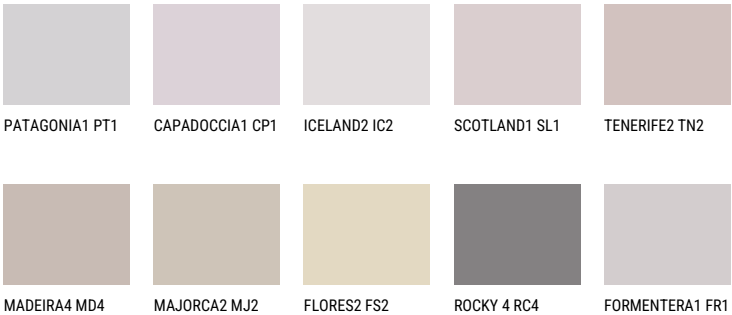

COLOUR DETAILS

SCOTLAND2 SL2

52% **TSR** 60%

Matching colours

COLOURS

For more information on plasters and paints, go to www.ceresit.it

*The presented colours refer to plasters and paints offered by Ceresit. Due to the use of digital techniques, the presented colours might not represent the original ones, thus they cannot be considered as a reliable colour presentation. We recommend checking the authentic colour samples.

INTENSE

AMETHYST OCEAN

RUBY HEART

AMETHYST RAIN

QUARTZ EARTH

DIAMOND
MORNING

QUARTZ MOUNT

For more information on plasters and paints, go to
www.ceresit.it

*The presented colours refer to plasters and paints offered by Ceresit. Due to the use of digital techniques, the presented colours might not represent the original ones, thus they cannot be considered as a reliable colour presentation. We recommend checking the authentic colour samples.