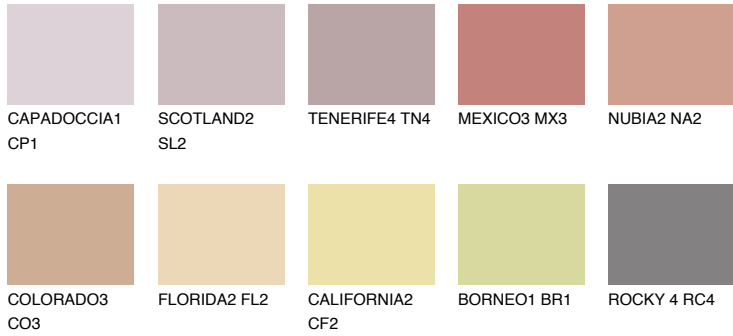

COLOUR DETAILS

MEXICO2 MX2

38% TSR 50%

Matching colours

COLOURS

INTENSE

For more information on plasters and paints, go to www.ceresit.it

*The presented colours refer to plasters and paints offered by Ceresit. Due to the use of digital techniques, the presented colours might not represent the original ones, thus they cannot be considered as a reliable colour presentation. We recommend checking the authentic colour samples.