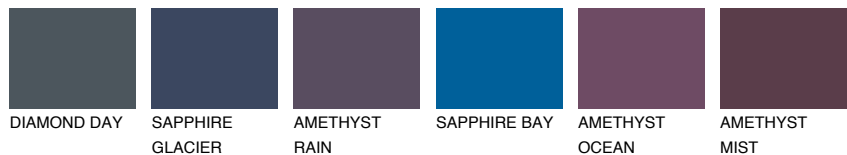

COLOUR DETAILS

PACIFIC1 PC1

72% TSR 68%

Matching colours

COLOURS

INTENSE

For more information on plasters and paints, go to www.ceresit.it

*The presented colours refer to plasters and paints offered by Ceresit. Due to the use of digital techniques, the presented colours might not represent the original ones, thus they cannot be considered as a reliable colour presentation. We recommend checking the authentic colour samples.