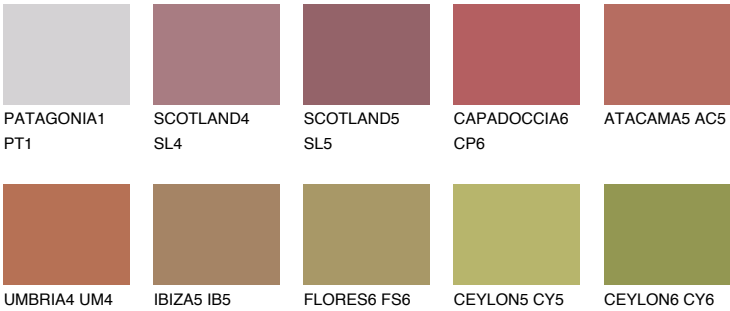

## OKLAHOMA6 OK6

☀ 23%    **TSR** 43%

### Matching colours

#### COLOURS

#### INTENSE

For more information on plasters and paints, go to [www.ceresit.it](http://www.ceresit.it)

\*The presented colours refer to plasters and paints offered by Ceresit. Due to the use of digital techniques, the presented colours might not represent the original ones, thus they cannot be considered as a reliable colour presentation. We recommend checking the authentic colour samples.