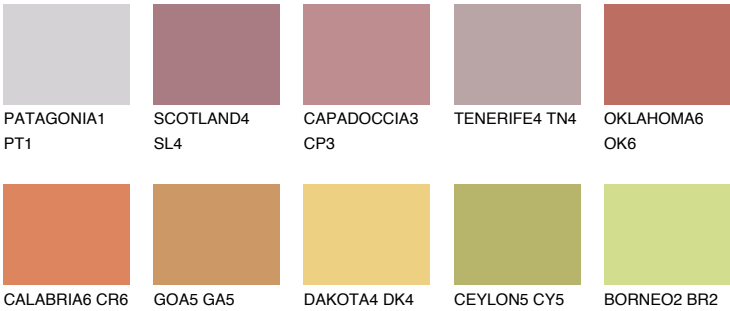

## UTAH5 UT5

☀️ 30%    **TSR 52%**

### Matching colours

#### COLOURS

#### INTENSE

For more information on plasters and paints, go to [www.ceresit.it](http://www.ceresit.it)

\*The presented colours refer to plasters and paints offered by Ceresit. Due to the use of digital techniques, the presented colours might not represent the original ones, thus they cannot be considered as a reliable colour presentation. We recommend checking the authentic colour samples.