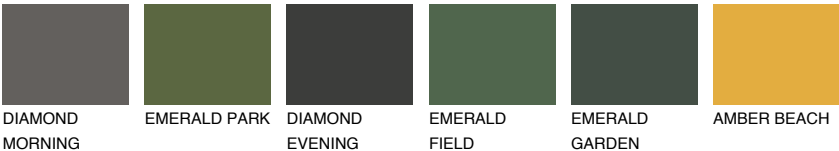

INDIANA3 IN3

54% TSR 60%

Matching colours

COLOURS

INTENSE

For more information on plasters and paints, go to www.ceresit.it

*The presented colours refer to plasters and paints offered by Ceresit. Due to the use of digital techniques, the presented colours might not represent the original ones, thus they cannot be considered as a reliable colour presentation. We recommend checking the authentic colour samples.