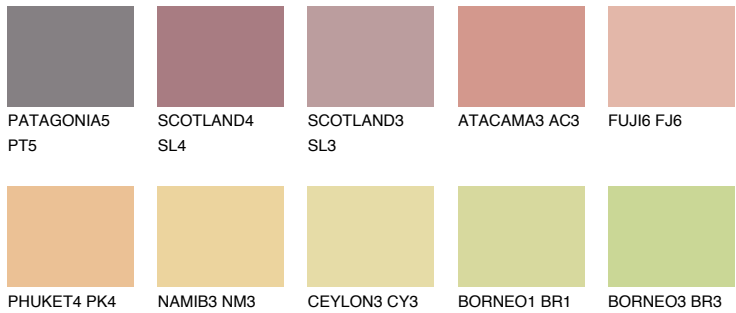

COLOUR DETAILS

INDIANA3 IN3

54% TSR 60%

Matching colours

COLOURS

INTENSE

For more information on plasters and paints, go to www.ceresit.it

*The presented colours refer to plasters and paints offered by Ceresit. Due to the use of digital techniques, the presented colours might not represent the original ones, thus they cannot be considered as a reliable colour presentation. We recommend checking the authentic colour samples.