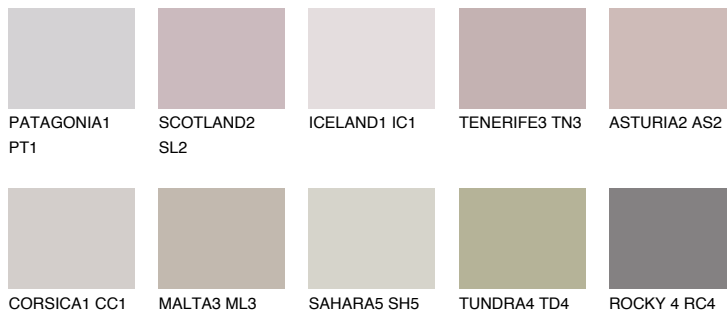

COLOUR DETAILS

FORMENTERA2 FR2

53% TSR 51%

Matching colours

COLOURS

INTENSE

For more information on plasters and paints, go to www.ceresit.it

*The presented colours refer to plasters and paints offered by Ceresit. Due to the use of digital techniques, the presented colours might not represent the original ones, thus they cannot be considered as a reliable colour presentation. We recommend checking the authentic colour samples.