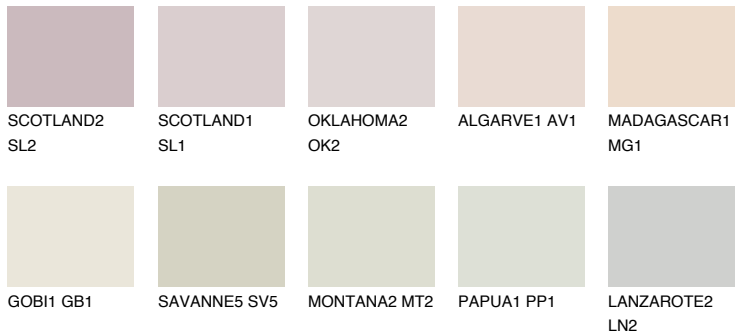

# COLOUR DETAILS

## COLUMBIA1 CL1

76% TSR 69%

### Matching colours

#### COLOURS