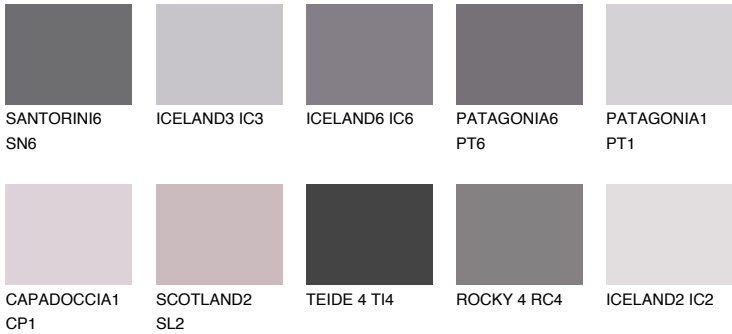

ICELAND5 IC5

30% **TSR** 29%

Matching colours

COLOURS

INTENSE

For more information on plasters and paints, go to www.ceresit.it

*The presented colours refer to plasters and paints offered by Ceresit. Due to the use of digital techniques, the presented colours might not represent the original ones, thus they cannot be considered as a reliable colour presentation. We recommend checking the authentic colour samples.