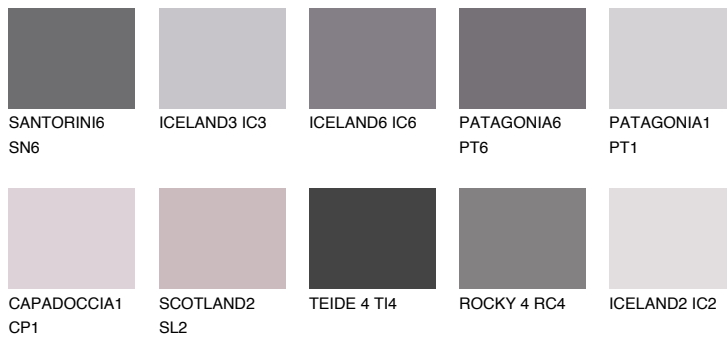

COLOUR DETAILS

ICELAND5 IC5

30% TSR 29%

Matching colours

COLOURS

INTENSE

For more information on plasters and paints, go to www.ceresit.it

*The presented colours refer to plasters and paints offered by Ceresit. Due to the use of digital techniques, the presented colours might not represent the original ones, thus they cannot be considered as a reliable colour presentation. We recommend checking the authentic colour samples.