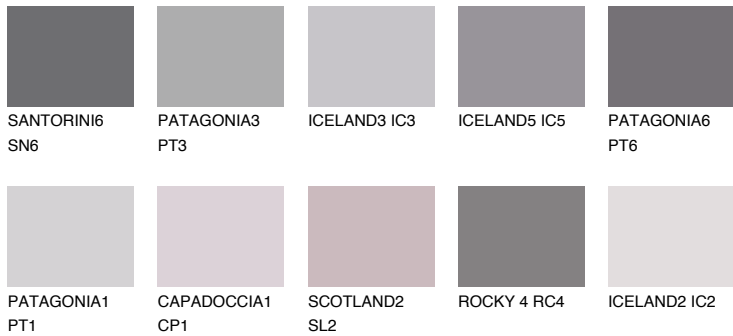

# COLOUR DETAILS

### Matching colours

#### COLOURS

#### INTENSE

For more information on plasters and paints, go to [www.ceresit.it](http://www.ceresit.it)

\*The presented colours refer to plasters and paints offered by Ceresit. Due to the use of digital techniques, the presented colours might not represent the original ones, thus they cannot be considered as a reliable colour presentation. We recommend checking the authentic colour samples.