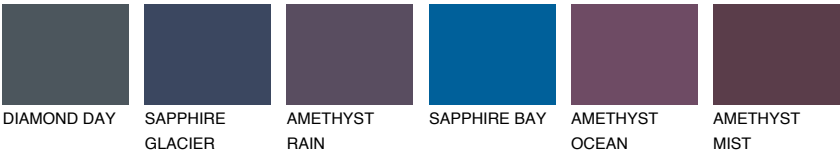

ADRIATIC4 AA4

51% TSR 58%

Matching colours

COLOURS

INTENSE

For more information on plasters and paints, go to www.ceresit.it

*The presented colours refer to plasters and paints offered by Ceresit. Due to the use of digital techniques, the presented colours might not represent the original ones, thus they cannot be considered as a reliable colour presentation. We recommend checking the authentic colour samples.