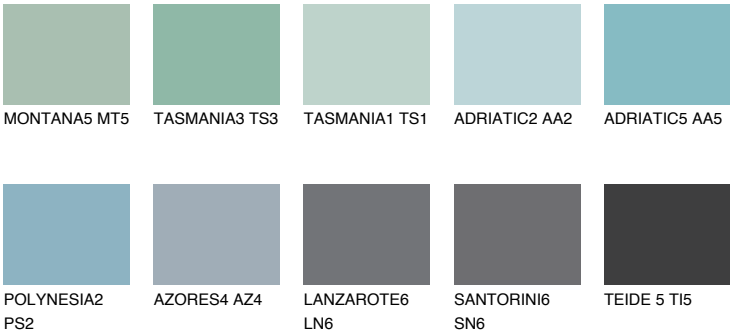

ADRIATIC4 AA4

51% TSR 58%

Matching colours

COLOURS

INTENSE

For more information on plasters and paints, go to www.ceresit.it

*The presented colours refer to plasters and paints offered by Ceresit. Due to the use of digital techniques, the presented colours might not represent the original ones, thus they cannot be considered as a reliable colour presentation. We recommend checking the authentic colour samples.