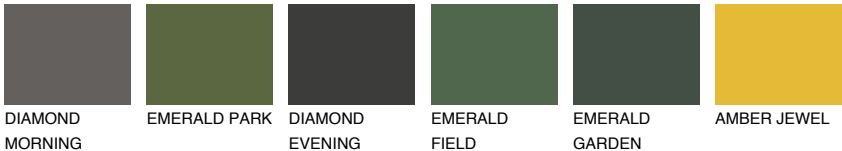

ZANZIBAR1 ZN1

76% **TSR** 72%

Matching colours

COLOURS

INTENSE

For more information on plasters and paints, go to www.ceresit.it

*The presented colours refer to plasters and paints offered by Ceresit. Due to the use of digital techniques, the presented colours might not represent the original ones, thus they cannot be considered as a reliable colour presentation. We recommend checking the authentic colour samples.