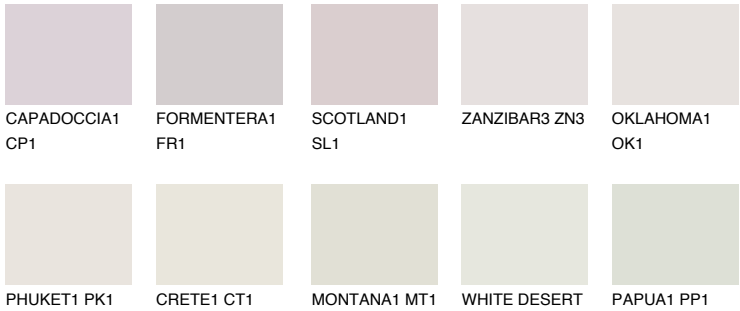

ZANZIBAR1 ZN1

76% **TSR** 72%

Matching colours

COLOURS

INTENSE

For more information on plasters and paints, go to www.ceresit.it

*The presented colours refer to plasters and paints offered by Ceresit. Due to the use of digital techniques, the presented colours might not represent the original ones, thus they cannot be considered as a reliable colour presentation. We recommend checking the authentic colour samples.