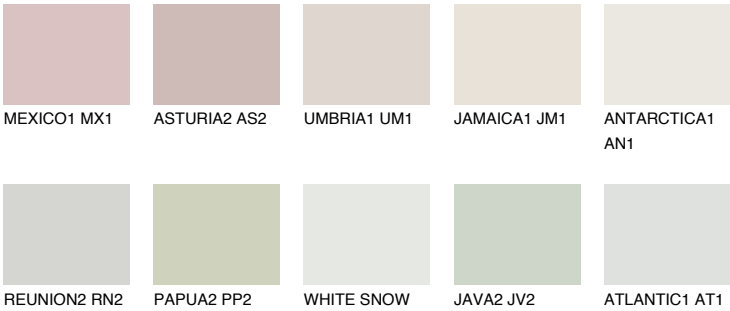

FLORES1 FS1

78% **TSR** 73%

Matching colours

COLOURS

INTENSE

For more information on plasters and paints, go to www.ceresit.it

*The presented colours refer to plasters and paints offered by Ceresit. Due to the use of digital techniques, the presented colours might not represent the original ones, thus they cannot be considered as a reliable colour presentation. We recommend checking the authentic colour samples.