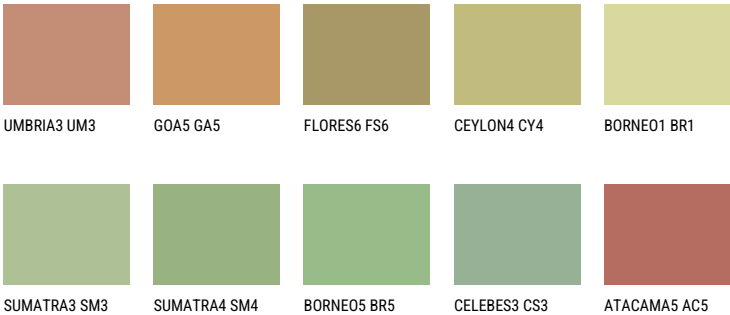

COLOUR DETAILS

CEYLON5 CY5

44% **TSR** 51%

Matching colours

COLOURS

For more information on plasters and paints, go to www.ceresit.it

*The presented colours refer to plasters and paints offered by Ceresit. Due to the use of digital techniques, the presented colours might not represent the original ones, thus they cannot be considered as a reliable colour presentation. We recommend checking the authentic colour samples.

INTENSE

AMETHYST MIST

RUBY HEART

RUBY BRICK

QUARTZ SAND

AMBER ISLAND

DIAMOND
MORNING

For more information on plasters and paints, go to
www.ceresit.it

*The presented colours refer to plasters and paints offered by Ceresit. Due to the use of digital techniques, the presented colours might not represent the original ones, thus they cannot be considered as a reliable colour presentation. We recommend checking the authentic colour samples.