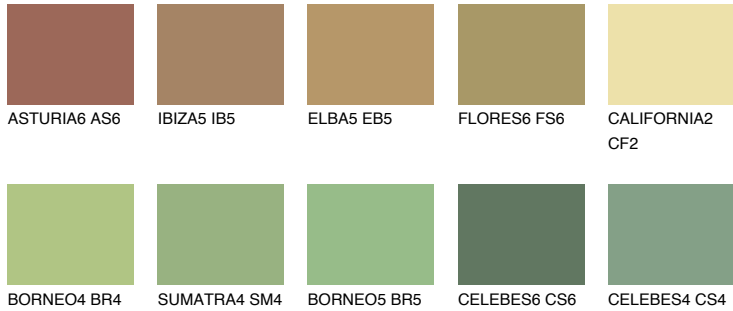

COLOUR DETAILS

CEYLON6 CY6

☀ 29% **TSR** 41%

Matching colours

COLOURS

INTENSE

For more information on plasters and paints, go to www.ceresit.it

*The presented colours refer to plasters and paints offered by Ceresit. Due to the use of digital techniques, the presented colours might not represent the original ones, thus they cannot be considered as a reliable colour presentation. We recommend checking the authentic colour samples.