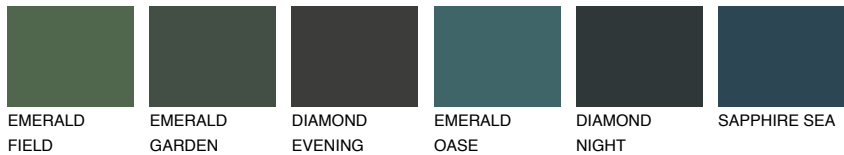

COLOUR DETAILS

CEYLON6 CY6

☀ 29% **TSR** 41%

Matching colours

COLOURS

INTENSE

For more information on plasters and paints, go to www.ceresit.it

*The presented colours refer to plasters and paints offered by Ceresit. Due to the use of digital techniques, the presented colours might not represent the original ones, thus they cannot be considered as a reliable colour presentation. We recommend checking the authentic colour samples.