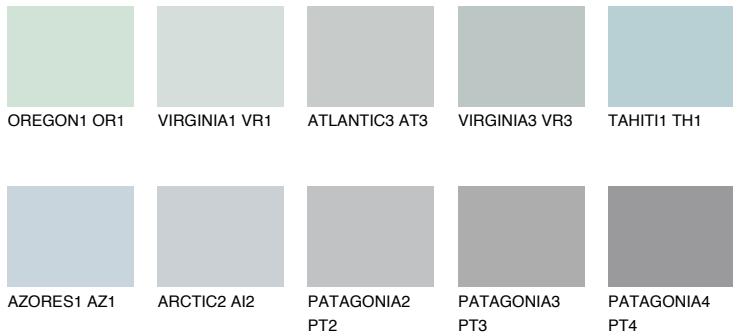

COLOUR DETAILS

ALASKA1 AL1

66% TSR 65%

Matching colours

COLOURS

INTENSE

For more information on plasters and paints, go to www.ceresit.it

*The presented colours refer to plasters and paints offered by Ceresit. Due to the use of digital techniques, the presented colours might not represent the original ones, thus they cannot be considered as a reliable colour presentation. We recommend checking the authentic colour samples.