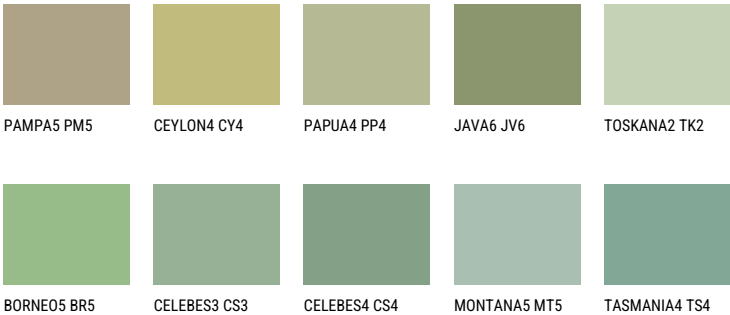

SUMATRA4 SM4

40% **TSR** 43%

Matching colours

COLOURS

For more information on plasters and paints, go to www.ceresit.it

*The presented colours refer to plasters and paints offered by Ceresit. Due to the use of digital techniques, the presented colours might not represent the original ones, thus they cannot be considered as a reliable colour presentation. We recommend checking the authentic colour samples.

INTENSE

EMERALD GARDEN

EMERALD FIELD

EMERALD OASE

SAPHIRE SEA

SAPHIRE CREEK

SAPHIRE GLACIER

For more information on plasters and paints, go to
www.ceresit.it

*The presented colours refer to plasters and paints offered by Ceresit. Due to the use of digital techniques, the presented colours might not represent the original ones, thus they cannot be considered as a reliable colour presentation. We recommend checking the authentic colour samples.