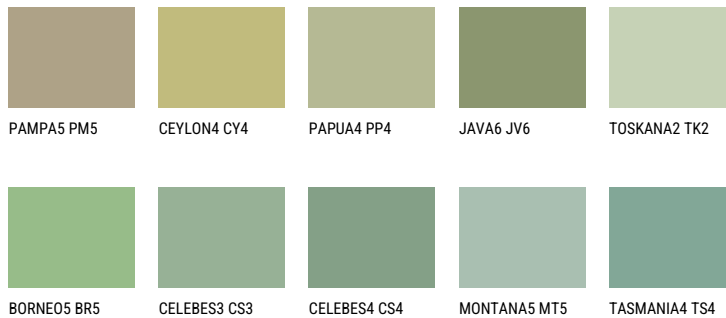

SUMATRA4 SM4☀️ 40% **TSR** 43%**Matching colours****COLOURS**

For more information on plasters and paints, go to
www.ceresit.lt

*The presented colours refer to plasters and paints offered by Ceresit. Due to the use of digital techniques, the presented colours might not represent the original ones, thus they cannot be considered as a reliable colour presentation. We recommend checking the authentic colour samples.

INTENSE

EMERALD GARDEN

EMERALD FIELD

EMERALD OASE

SAPHIRE SEA

SAPHIRE CREEK

SAPHIRE GLACIER

For more information on plasters and paints, go to
www.ceresit.it

*The presented colours refer to plasters and paints offered by Ceresit. Due to the use of digital techniques, the presented colours might not represent the original ones, thus they cannot be considered as a reliable colour presentation. We recommend checking the authentic colour samples.