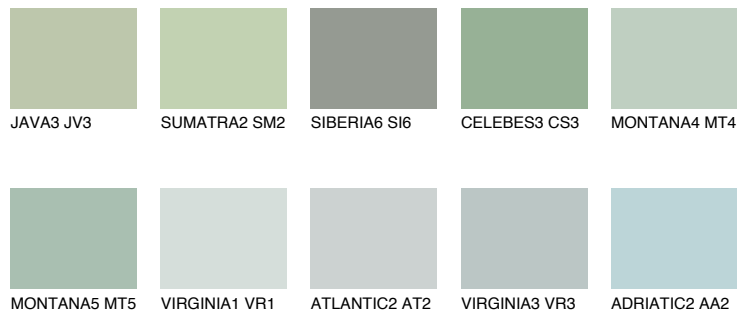

## CELEBES2 CS2

50% TSR 47%

### Matching colours

#### COLOURS

#### INTENSE

For more information on plasters and paints, go to [www.ceresit.it](http://www.ceresit.it)

\*The presented colours refer to plasters and paints offered by Ceresit. Due to the use of digital techniques, the presented colours might not represent the original ones, thus they cannot be considered as a reliable colour presentation. We recommend checking the authentic colour samples.