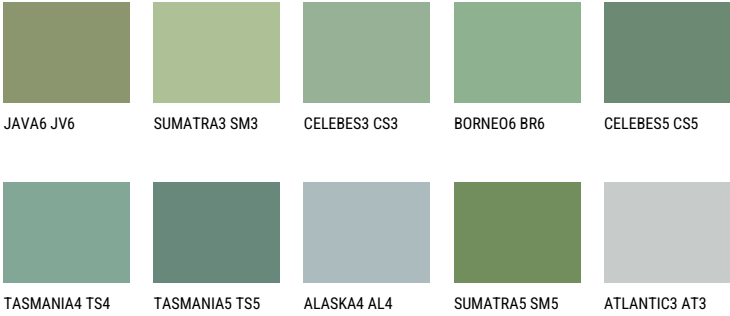

CELEBES4 CS4

32% **TSR** 32%

Matching colours

COLOURS

For more information on plasters and paints, go to www.ceresit.lt

*The presented colours refer to plasters and paints offered by Ceresit. Due to the use of digital techniques, the presented colours might not represent the original ones, thus they cannot be considered as a reliable colour presentation. We recommend checking the authentic colour samples.

INTENSE

EMERALD GARDEN

EMERALD LAND

EMERALD OASE

DIAMOND NIGHT

DIAMOND DAY

SAPPHIRE CREEK

For more information on plasters and paints, go to
www.ceresit.it

*The presented colours refer to plasters and paints offered by Ceresit. Due to the use of digital techniques, the presented colours might not represent the original ones, thus they cannot be considered as a reliable colour presentation. We recommend checking the authentic colour samples.