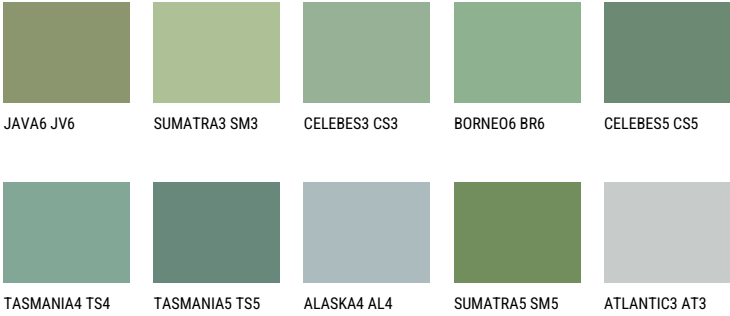

CELEBES4 CS4

32% **TSR** 32%

Matching colours

COLOURS

For more information on plasters and paints, go to www.ceresit.it

*The presented colours refer to plasters and paints offered by Ceresit. Due to the use of digital techniques, the presented colours might not represent the original ones, thus they cannot be considered as a reliable colour presentation. We recommend checking the authentic colour samples.

INTENSE

EMERALD GARDEN

EMERALD LAND

EMERALD OASE

DIAMOND NIGHT

DIAMOND DAY

SAPPHIRE CREEK

For more information on plasters and paints, go to
www.ceresit.it

*The presented colours refer to plasters and paints offered by Ceresit. Due to the use of digital techniques, the presented colours might not represent the original ones, thus they cannot be considered as a reliable colour presentation. We recommend checking the authentic colour samples.