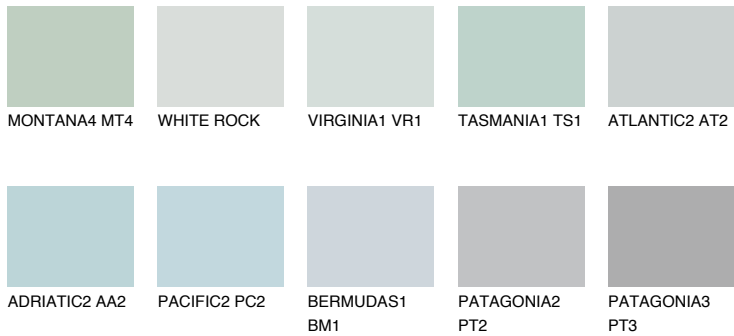

COLOUR DETAILS

ALASKA5 AL5

58% TSR 52%

Matching colours

COLOURS

INTENSE

For more information on plasters and paints, go to www.ceresit.it

*The presented colours refer to plasters and paints offered by Ceresit. Due to the use of digital techniques, the presented colours might not represent the original ones, thus they cannot be considered as a reliable colour presentation. We recommend checking the authentic colour samples.