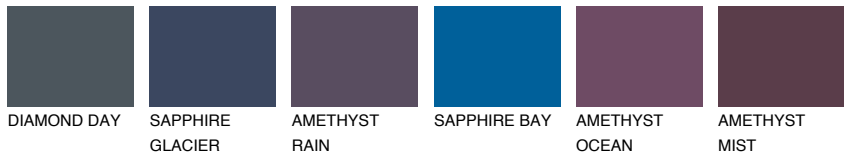

COLOUR DETAILS

ALASKA5 AL5

58% TSR 52%

Matching colours

COLOURS

INTENSE

For more information on plasters and paints, go to www.ceresit.it

*The presented colours refer to plasters and paints offered by Ceresit. Due to the use of digital techniques, the presented colours might not represent the original ones, thus they cannot be considered as a reliable colour presentation. We recommend checking the authentic colour samples.