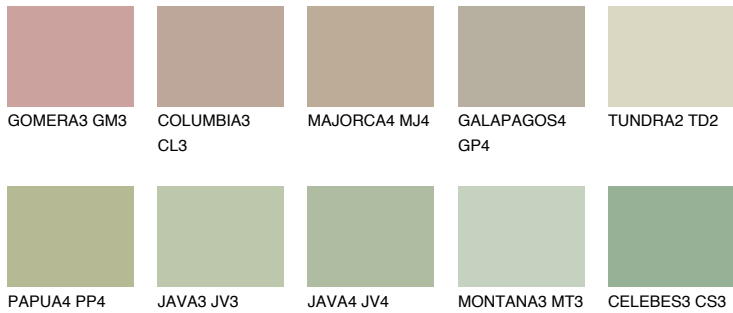

COLOUR DETAILS

TUNDRA3 TD3

55% TSR 54%

Matching colours

COLOURS

INTENSE

For more information on plasters and paints, go to www.ceresit.it

*The presented colours refer to plasters and paints offered by Ceresit. Due to the use of digital techniques, the presented colours might not represent the original ones, thus they cannot be considered as a reliable colour presentation. We recommend checking the authentic colour samples.