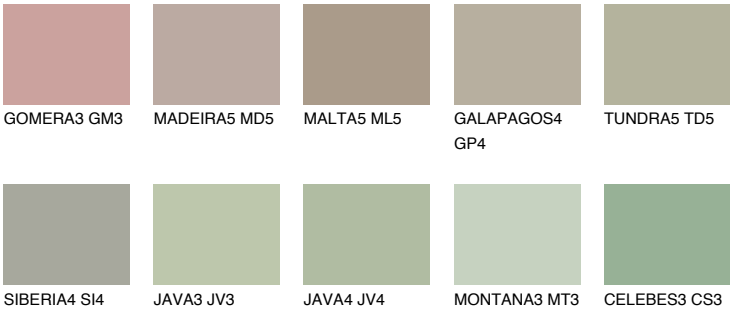

TUNDRA4 TD4

45% **TSR** 41%

Matching colours

COLOURS

INTENSE

For more information on plasters and paints, go to www.ceresit.it

*The presented colours refer to plasters and paints offered by Ceresit. Due to the use of digital techniques, the presented colours might not represent the original ones, thus they cannot be considered as a reliable colour presentation. We recommend checking the authentic colour samples.