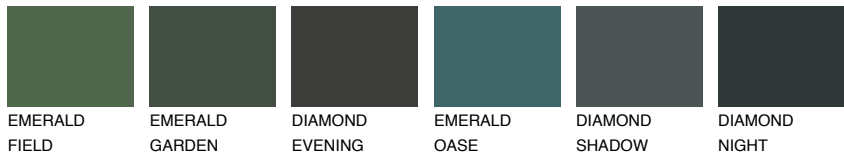

COLOUR DETAILS

TOSKANA1 TK1

72% TSR 68%

Matching colours

COLOURS

INTENSE

For more information on plasters and paints, go to www.ceresit.it

*The presented colours refer to plasters and paints offered by Ceresit. Due to the use of digital techniques, the presented colours might not represent the original ones, thus they cannot be considered as a reliable colour presentation. We recommend checking the authentic colour samples.