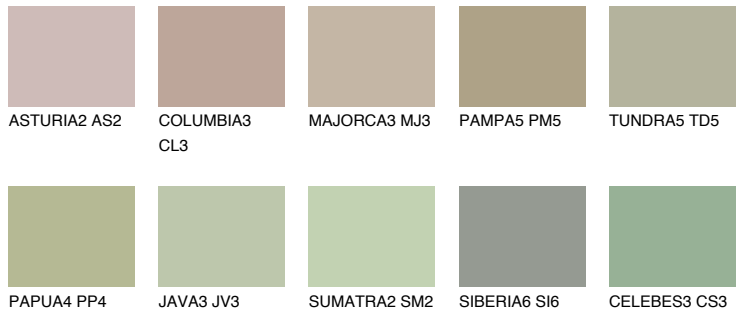

COLOUR DETAILS

TOSKANA3 TK3

47% TSR 45%

Matching colours

COLOURS

INTENSE

For more information on plasters and paints, go to www.ceresit.it

*The presented colours refer to plasters and paints offered by Ceresit. Due to the use of digital techniques, the presented colours might not represent the original ones, thus they cannot be considered as a reliable colour presentation. We recommend checking the authentic colour samples.