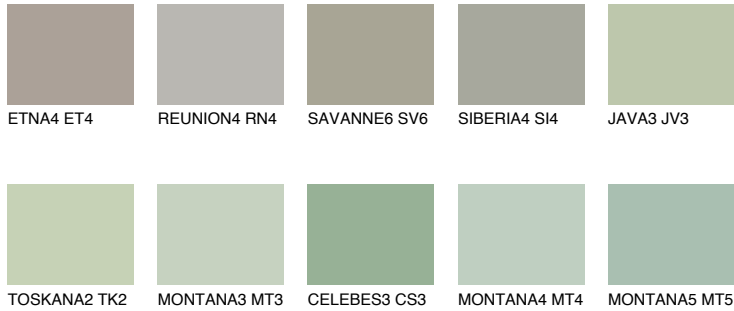

COLOUR DETAILS

TOSKANA6 TK6

44% TSR 38%

Matching colours

COLOURS

INTENSE

For more information on plasters and paints, go to www.ceresit.it

*The presented colours refer to plasters and paints offered by Ceresit. Due to the use of digital techniques, the presented colours might not represent the original ones, thus they cannot be considered as a reliable colour presentation. We recommend checking the authentic colour samples.