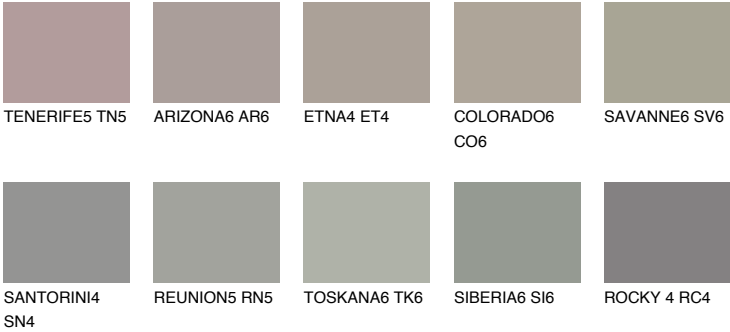

COLOUR DETAILS

ETNA5 ET5

32% **TSR** 26%

Matching colours

COLOURS

INTENSE

For more information on plasters and paints, go to www.ceresit.it

*The presented colours refer to plasters and paints offered by Ceresit. Due to the use of digital techniques, the presented colours might not represent the original ones, thus they cannot be considered as a reliable colour presentation. We recommend checking the authentic colour samples.