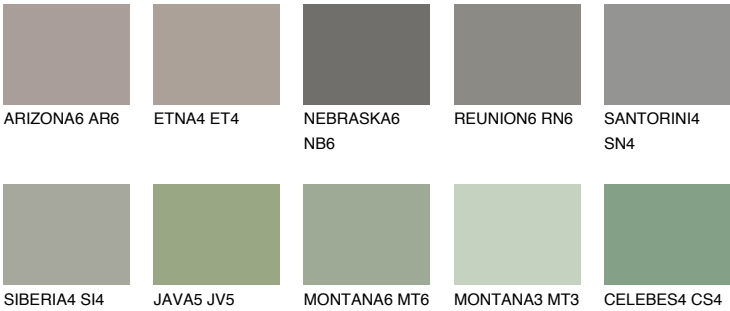

ETNA6 ET6

☀ 18% **TSR** 17%

Matching colours

COLOURS

INTENSE

For more information on plasters and paints, go to www.ceresit.it

*The presented colours refer to plasters and paints offered by Ceresit. Due to the use of digital techniques, the presented colours might not represent the original ones, thus they cannot be considered as a reliable colour presentation. We recommend checking the authentic colour samples.