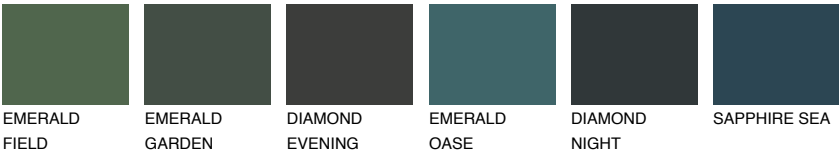

ETNA6 ET6

☀ 18% **TSR** 17%

Matching colours

COLOURS

INTENSE

For more information on plasters and paints, go to www.ceresit.it

*The presented colours refer to plasters and paints offered by Ceresit. Due to the use of digital techniques, the presented colours might not represent the original ones, thus they cannot be considered as a reliable colour presentation. We recommend checking the authentic colour samples.