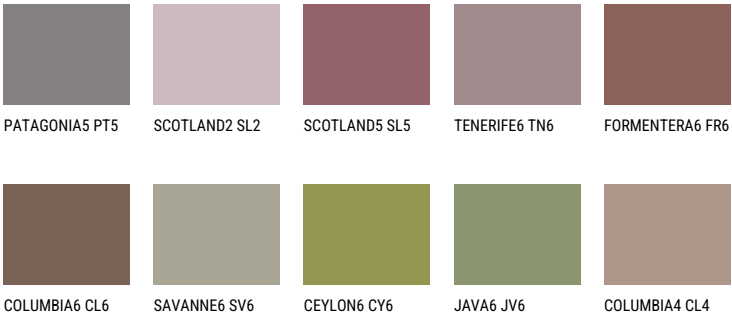

QUARTZ EARTH

8%

Matching colours

COLOURS

For more information on plasters and paints, go to www.ceresit.it

*The presented colours refer to plasters and paints offered by Ceresit. Due to the use of digital techniques, the presented colours might not represent the original ones, thus they cannot be considered as a reliable colour presentation. We recommend checking the authentic colour samples.

INTENSE

AMETHYST WIND

QUARTZ EARTH

DIAMOND
MORNING

QUARTZ GROUND

AMBER PATH

EMERALD PARK

For more information on plasters and paints, go to
www.ceresit.it

*The presented colours refer to plasters and paints offered by Ceresit. Due to the use of digital techniques, the presented colours might not represent the original ones, thus they cannot be considered as a reliable colour presentation. We recommend checking the authentic colour samples.