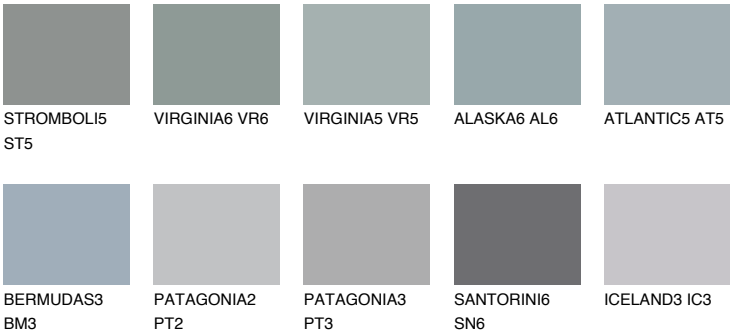

ATLANTIC6 AT6

☀ 37% **TSR 35%**

Matching colours

COLOURS

INTENSE

For more information on plasters and paints, go to www.ceresit.it

*The presented colours refer to plasters and paints offered by Ceresit. Due to the use of digital techniques, the presented colours might not represent the original ones, thus they cannot be considered as a reliable colour presentation. We recommend checking the authentic colour samples.