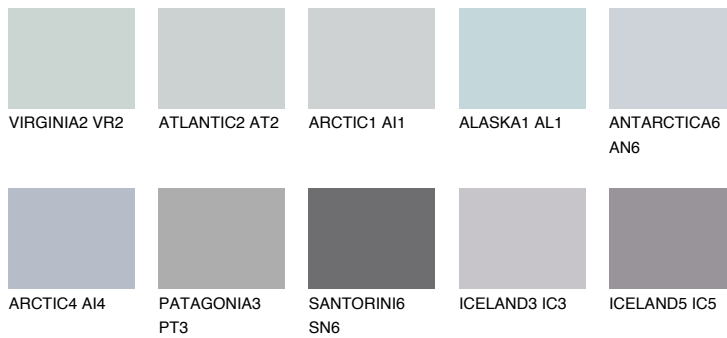

COLOUR DETAILS

BERMUDAS1 BM1

66% **TSR** 67%

Matching colours

COLOURS

INTENSE

For more information on plasters and paints, go to www.ceresit.it

*The presented colours refer to plasters and paints offered by Ceresit. Due to the use of digital techniques, the presented colours might not represent the original ones, thus they cannot be considered as a reliable colour presentation. We recommend checking the authentic colour samples.