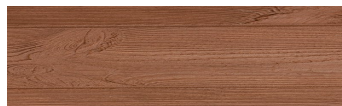

## Wood effect

Irish Oak

White Birch

Silver Grey

Bengal Teak

Kongo Wenge

Steel Grey

Light Beige

Norway Pine

Africa Ebony

Dark Brown

Canada Walnut

For more information on plasters and paints, go to  
[www.ceresit.it](http://www.ceresit.it)

\*The presented colours refer to plasters and paints offered by Ceresit. Due to the use of digital techniques, the presented colours might not represent the original ones, thus they cannot be considered as a reliable colour presentation. We recommend checking the authentic colour samples.