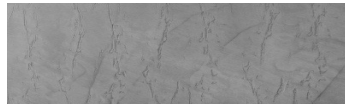

COLOUR DETAILS

Ocean texture in Chicago Grey colour

Special concrete effect

Sand texture in Tokyo Graphite colour

Winter texture in Sydney Light colour

Desert texture in Tokyo Graphite colour

Snow texture in Sydney Light colour

Cloud texture in Chicago Grey colour

Autumn texture in Chicago Grey and Tokyo Graphite colours

Frost texture in Tokyo Graphite and Sydney Light colours

Wave texture in Chicago Grey colour

Wind texture in Chicago Grey colour

Ice texture in Sydney Light colour

Lake texture in Sydney Light colour

Storm texture in Tokyo Graphite and Sydney Light colours

For more information on plasters and paints, go to www.ceresit.it

*The presented colours refer to plasters and paints offered by Ceresit. Due to the use of digital techniques, the presented colours might not represent the original ones, thus they cannot be considered as a reliable colour presentation. We recommend checking the authentic colour samples.

Rock texture in Sydney Light and Tokyo Graphite colours

Rain texture in Tokyo Graphite colour

For more information on plasters and paints, go to
www.ceresit.it

*The presented colours refer to plasters and paints offered by Ceresit. Due to the use of digital techniques, the presented colours might not represent the original ones, thus they cannot be considered as a reliable colour presentation. We recommend checking the authentic colour samples.