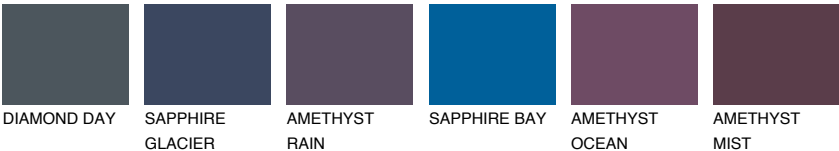

ARCTIC6 AI6

☀️ 29% **TSR** 31%

Matching colours

COLOURS

INTENSE

For more information on plasters and paints, go to www.ceresit.it

*The presented colours refer to plasters and paints offered by Ceresit. Due to the use of digital techniques, the presented colours might not represent the original ones, thus they cannot be considered as a reliable colour presentation. We recommend checking the authentic colour samples.